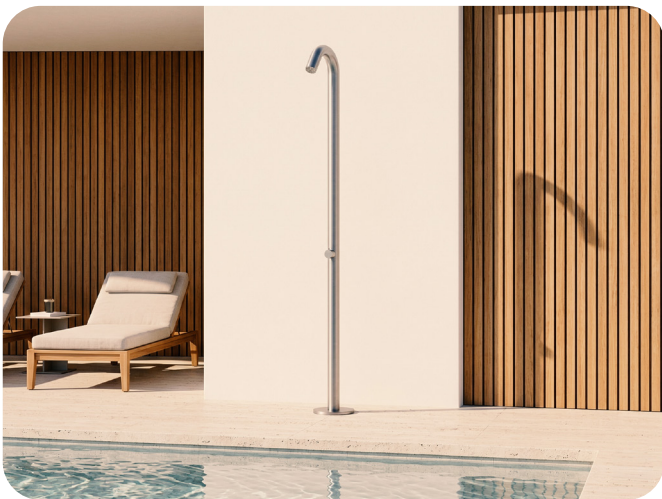

HYDROS

Outdoor shower

FEATURES

The Hydros outdoor shower combines a sleek design with durable materials and ease of use. Designed for intensive use in pool environments and wellness installations, it offers a reliable and comfortable user experience.

TECHNICAL SPECIFICATIONS

- **Material:** stainless steel 304
- **Finish:** matte black or natural stainless steel look
- **Height:** 230 cm
- **Shower head:** rain type
- **Control:** integrated selector lever
- **Mixer tap:** thermostatic
- **Installation:** quick and easy
- **Warranty:** 3 years

APPLICATION

Ideal for use around pools, in gardens, and in wellness areas where durability, aesthetics, and comfort are key.

HYDROS STAINLESS STEEL

HYDROS MATTE BLACK