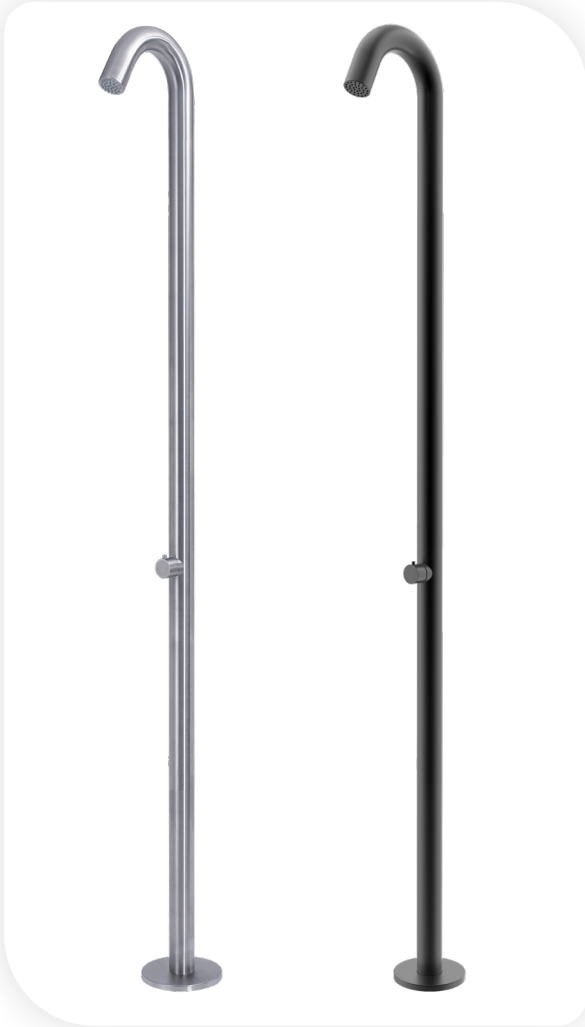

HYDROS

Outdoor shower

FEATURES

The Hydros outdoor shower combines a sleek design with durable materials and ease of use. Designed for intensive use in pool environments and wellness installations, it offers a reliable and comfortable user experience.

TECHNICAL SPECIFICATIONS

- **Material:** stainless steel 304
- **Finish:** matte black or natural stainless steel look
- **Height:** 230 cm
- **Shower head:** rain type
- **Control:** integrated selector lever
- **Mixer tap:** thermostatic
- **Installation:** quick and easy
- **Warranty:** 3 years

APPLICATION

Ideal for use around pools, in gardens, and in wellness areas where durability, aesthetics, and comfort are key.

HYDROS STAINLESS STEEL

HYDROS MATTE BLACK