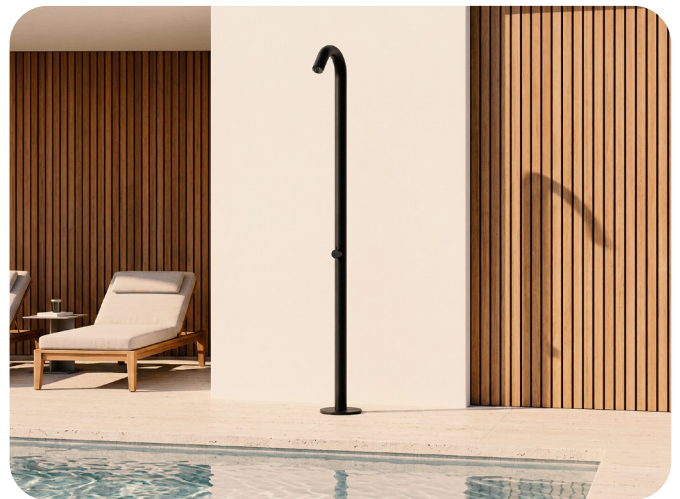

HYDROS

Outdoor shower

FEATURES

The Hydros outdoor shower combines a sleek design with durable materials and ease of use. Designed for intensive use in pool environments and wellness installations, it offers a reliable and comfortable user experience.

TECHNICAL SPECIFICATIONS

- **Material:** stainless steel 304
- **Finish:** matte black or natural stainless steel look
- **Height:** 230 cm
- **Shower head:** rain type
- **Control:** integrated selector lever
- **Mixer tap:** thermostatic
- **Installation:** quick and easy
- **Warranty:** 3 years

APPLICATION

Ideal for use around pools, in gardens, and in wellness areas where durability, aesthetics, and comfort are key.

HYDROS STAINLESS STEEL

HYDROS MATTE BLACK